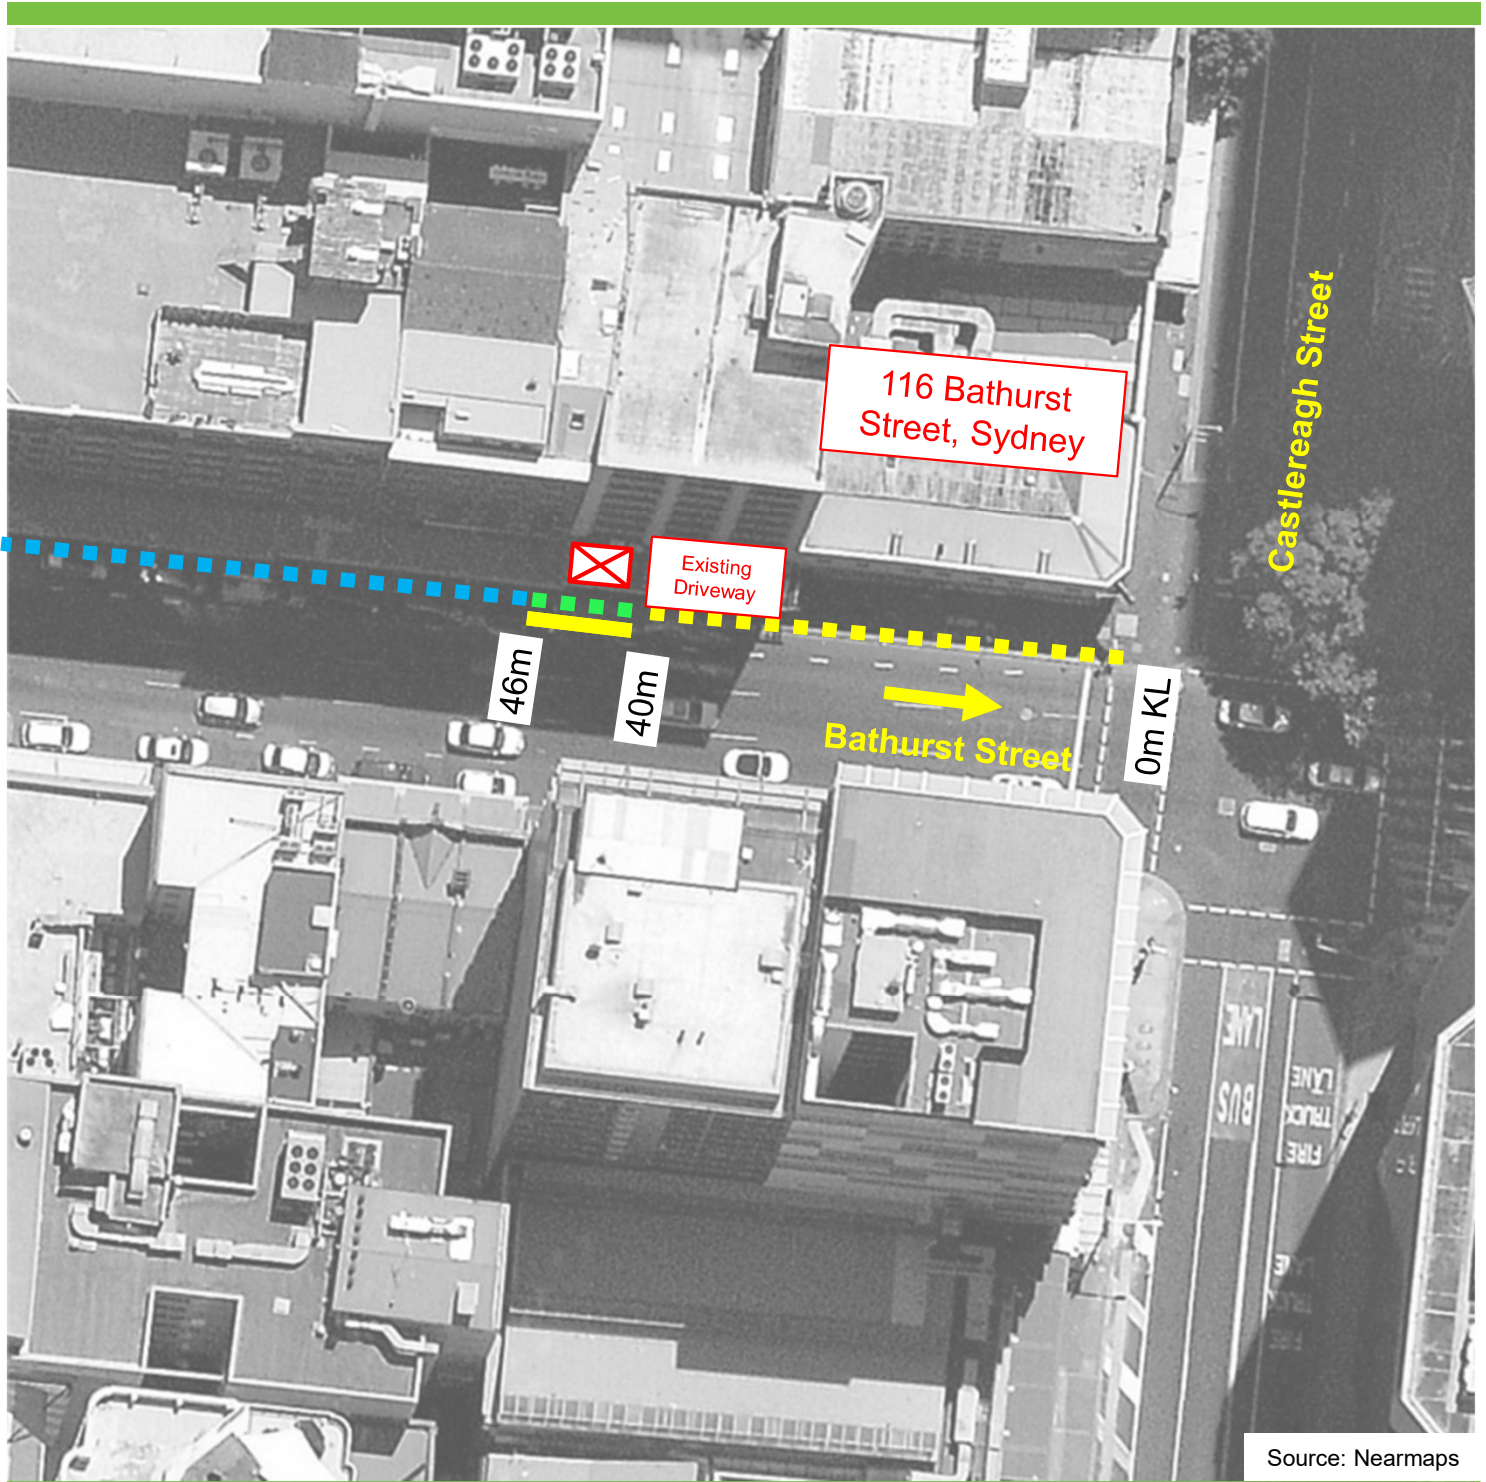

## Bathurst Street, Sydney Proposed Parking Changes

### Existing

- ■ ■ "No Stopping"
- ■ ■ "1P Ticket 8am-6pm Mon-Fri" and "4P Ticket 6pm-10pm Mon-Fri 8am-10pm Sat, Sun and Public Holidays"
- ■ ■ "Loading Zone Ticket 7am-6pm Mon-Fri 7am-10am Sat" and "4P Ticket 6pm-10pm Mon-Fri 10am-10pm Sat 8am-10pm Sun and Public Holidays"

### Proposed

- ■ ■ "No Stopping 8am-6pm Mon-Fri, Australia Post Vehicles Excepted 3 Minute Limit" and "4P Ticket 6pm-10pm Mon-Fri 8am-10pm Sat, Sun and Public Holidays"
- ⊗ Australia Post Mailbox